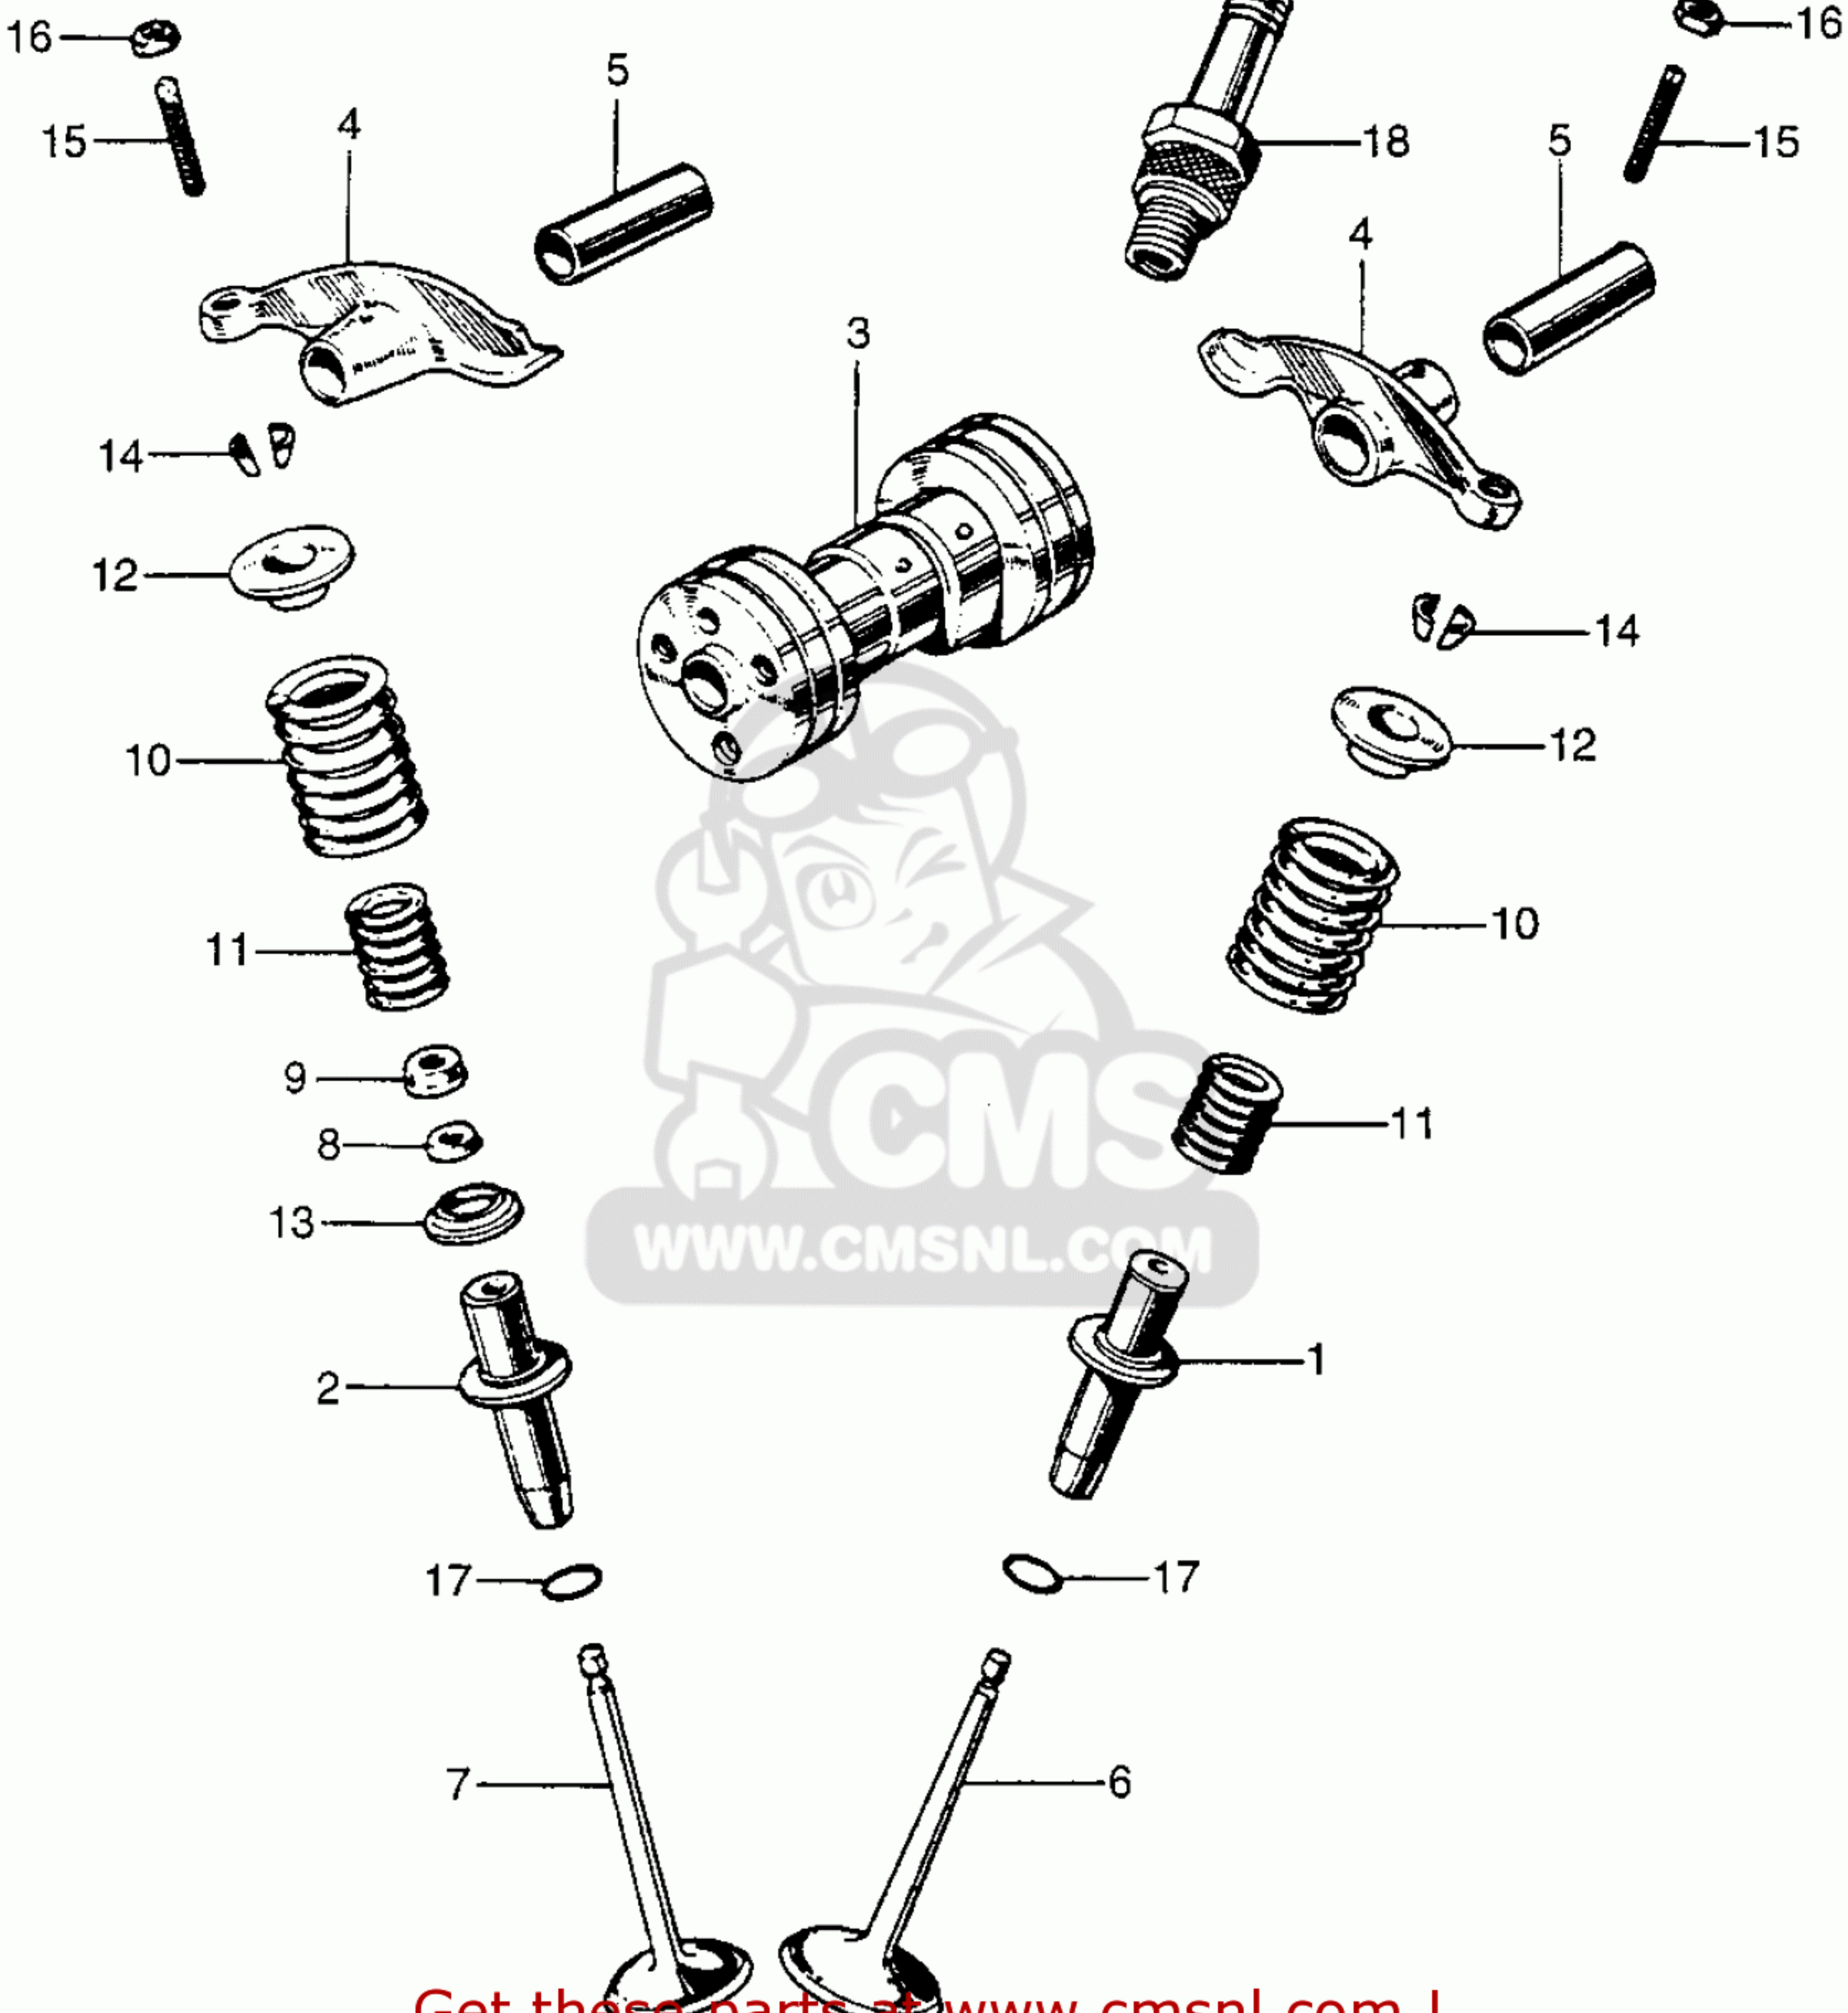

CAM CHAIN TENSIONER

Get these parts at www.cmsnl.com !

CAMSHAFT / VALVE

Get these parts at www.cmsnl.com !

CARBURETOR SET

Get these parts at www.cmsnl.com !

CLUTCH

Get these parts at www.cmsnl.com !