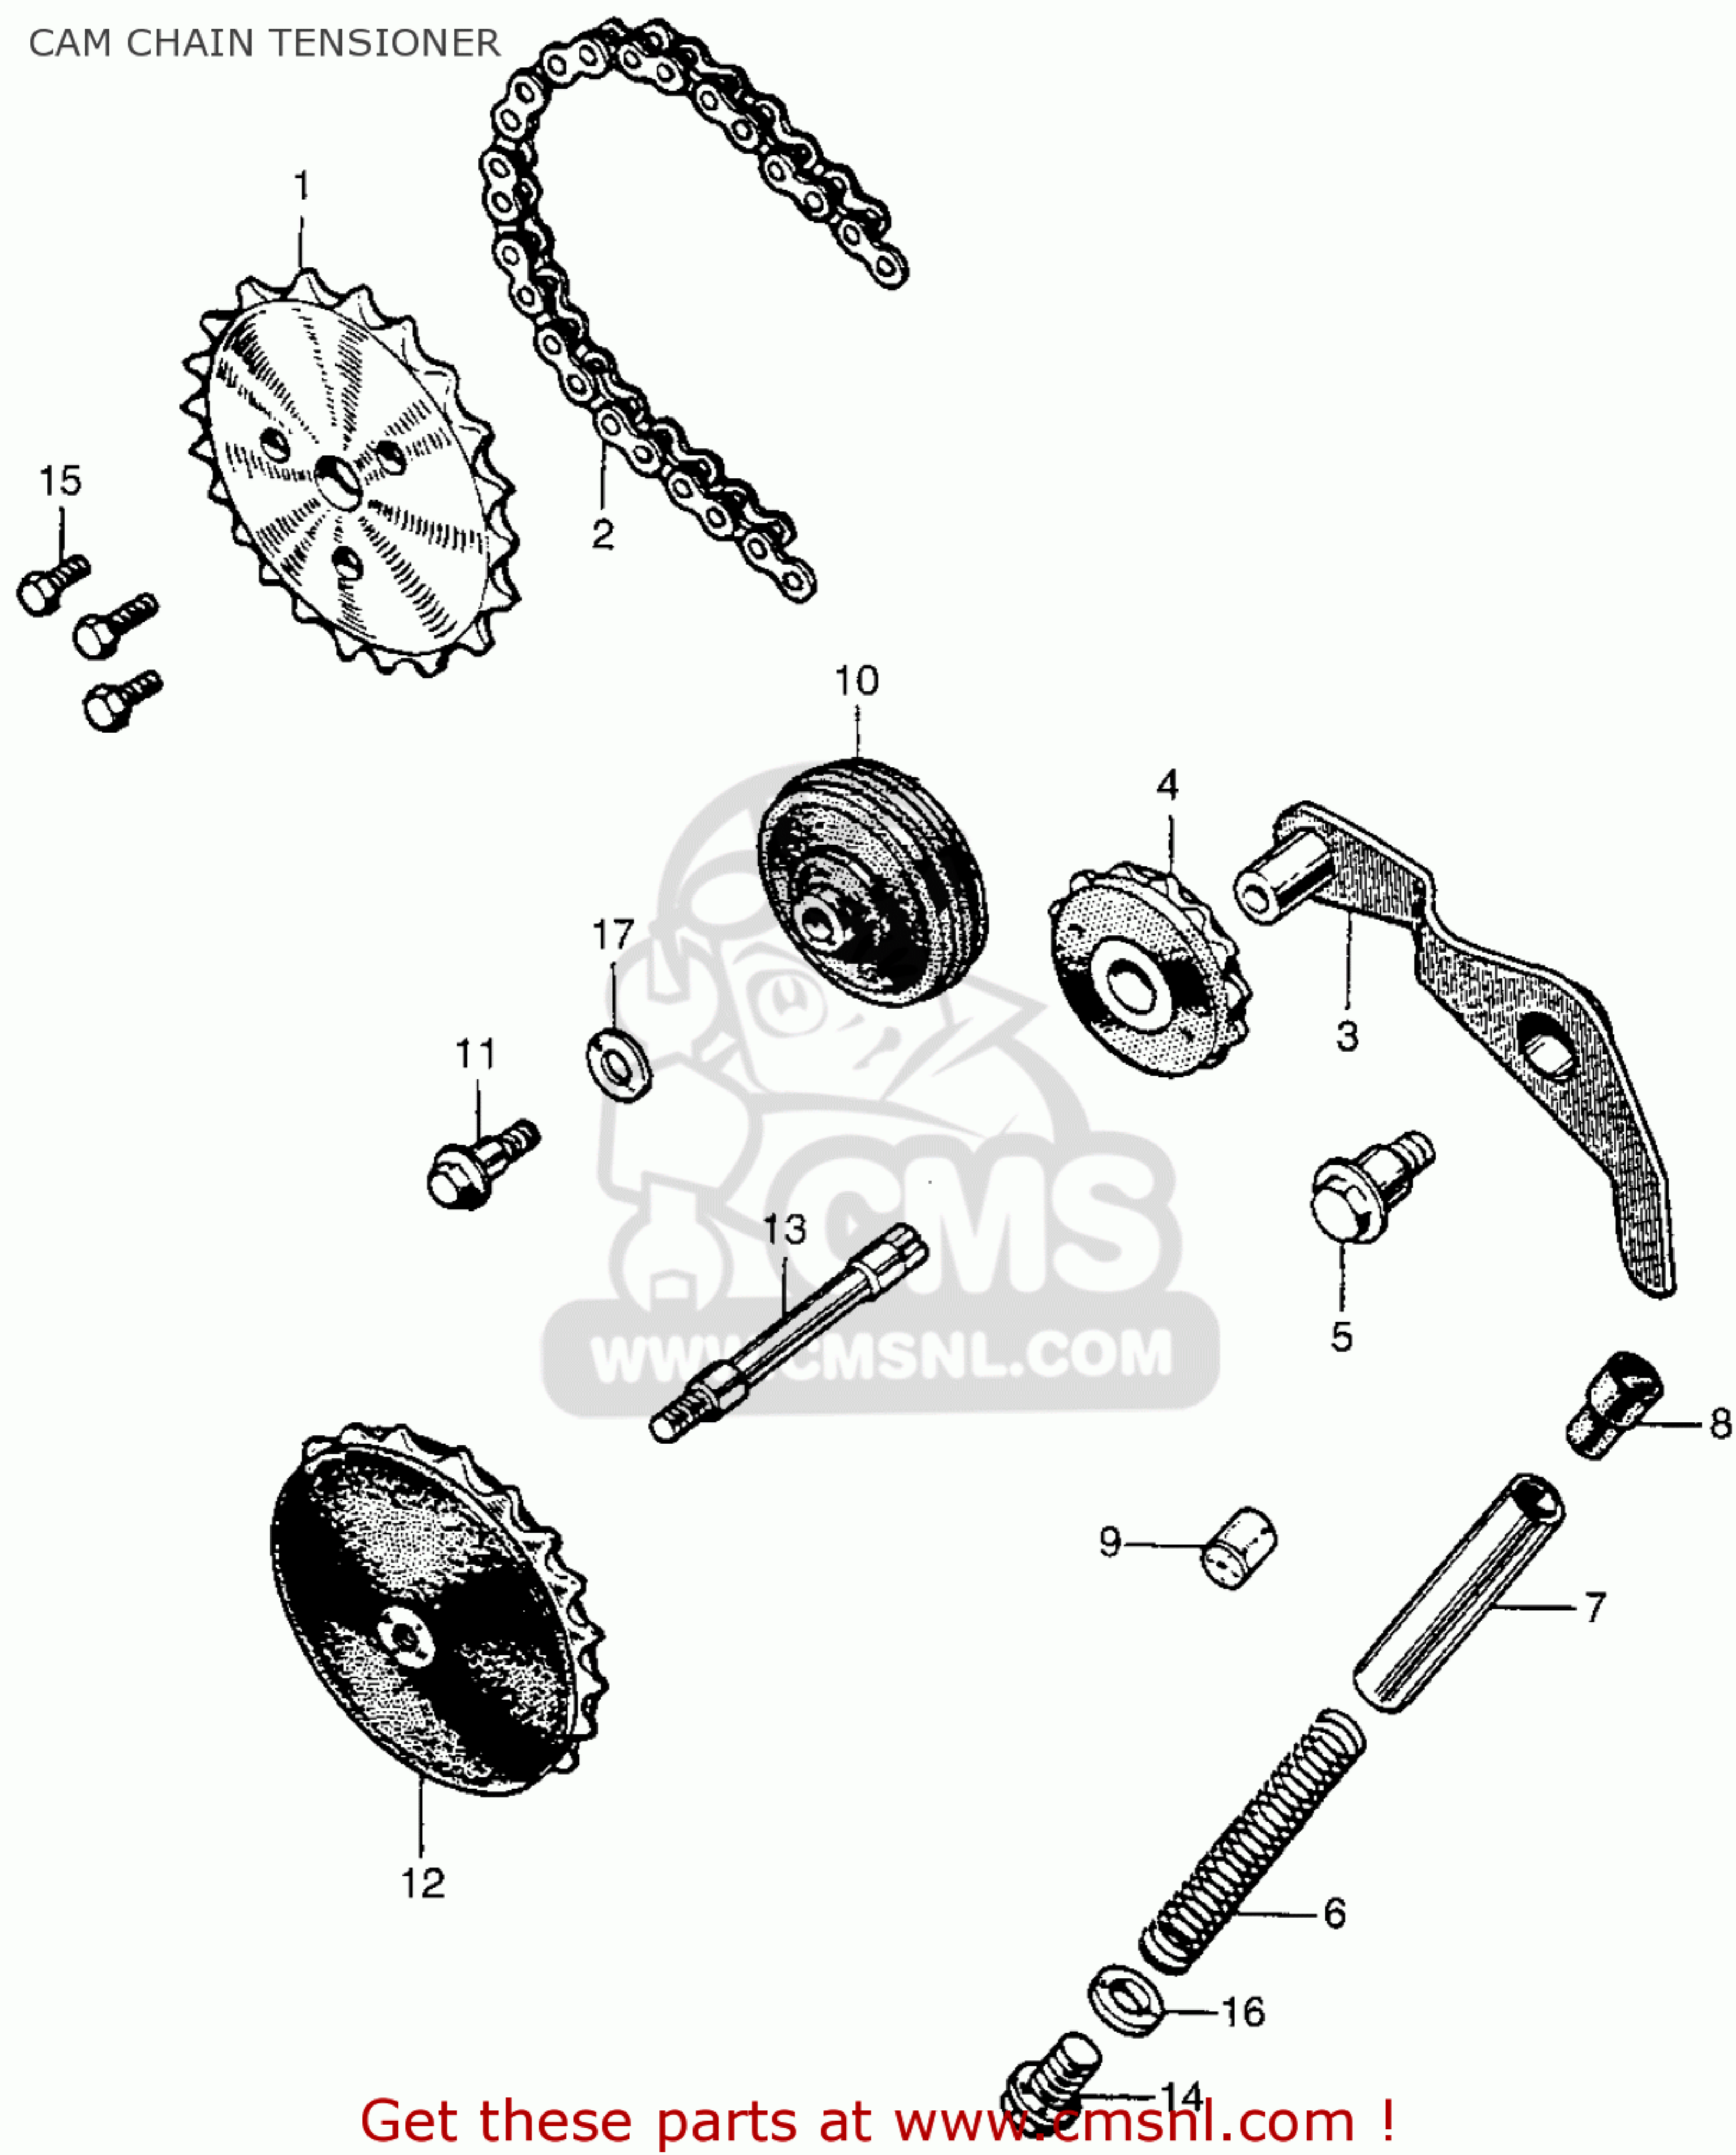

CAM CHAIN TENSIONER

Get these parts at www.cmsnl.com !

CAMSHAFT / VALVE

Get these parts at www.cmsnl.com !

CARBURETOR SET

Get these parts at www.cmsnl.com !

CLUTCH

Get these parts at www.cmsnl.com !