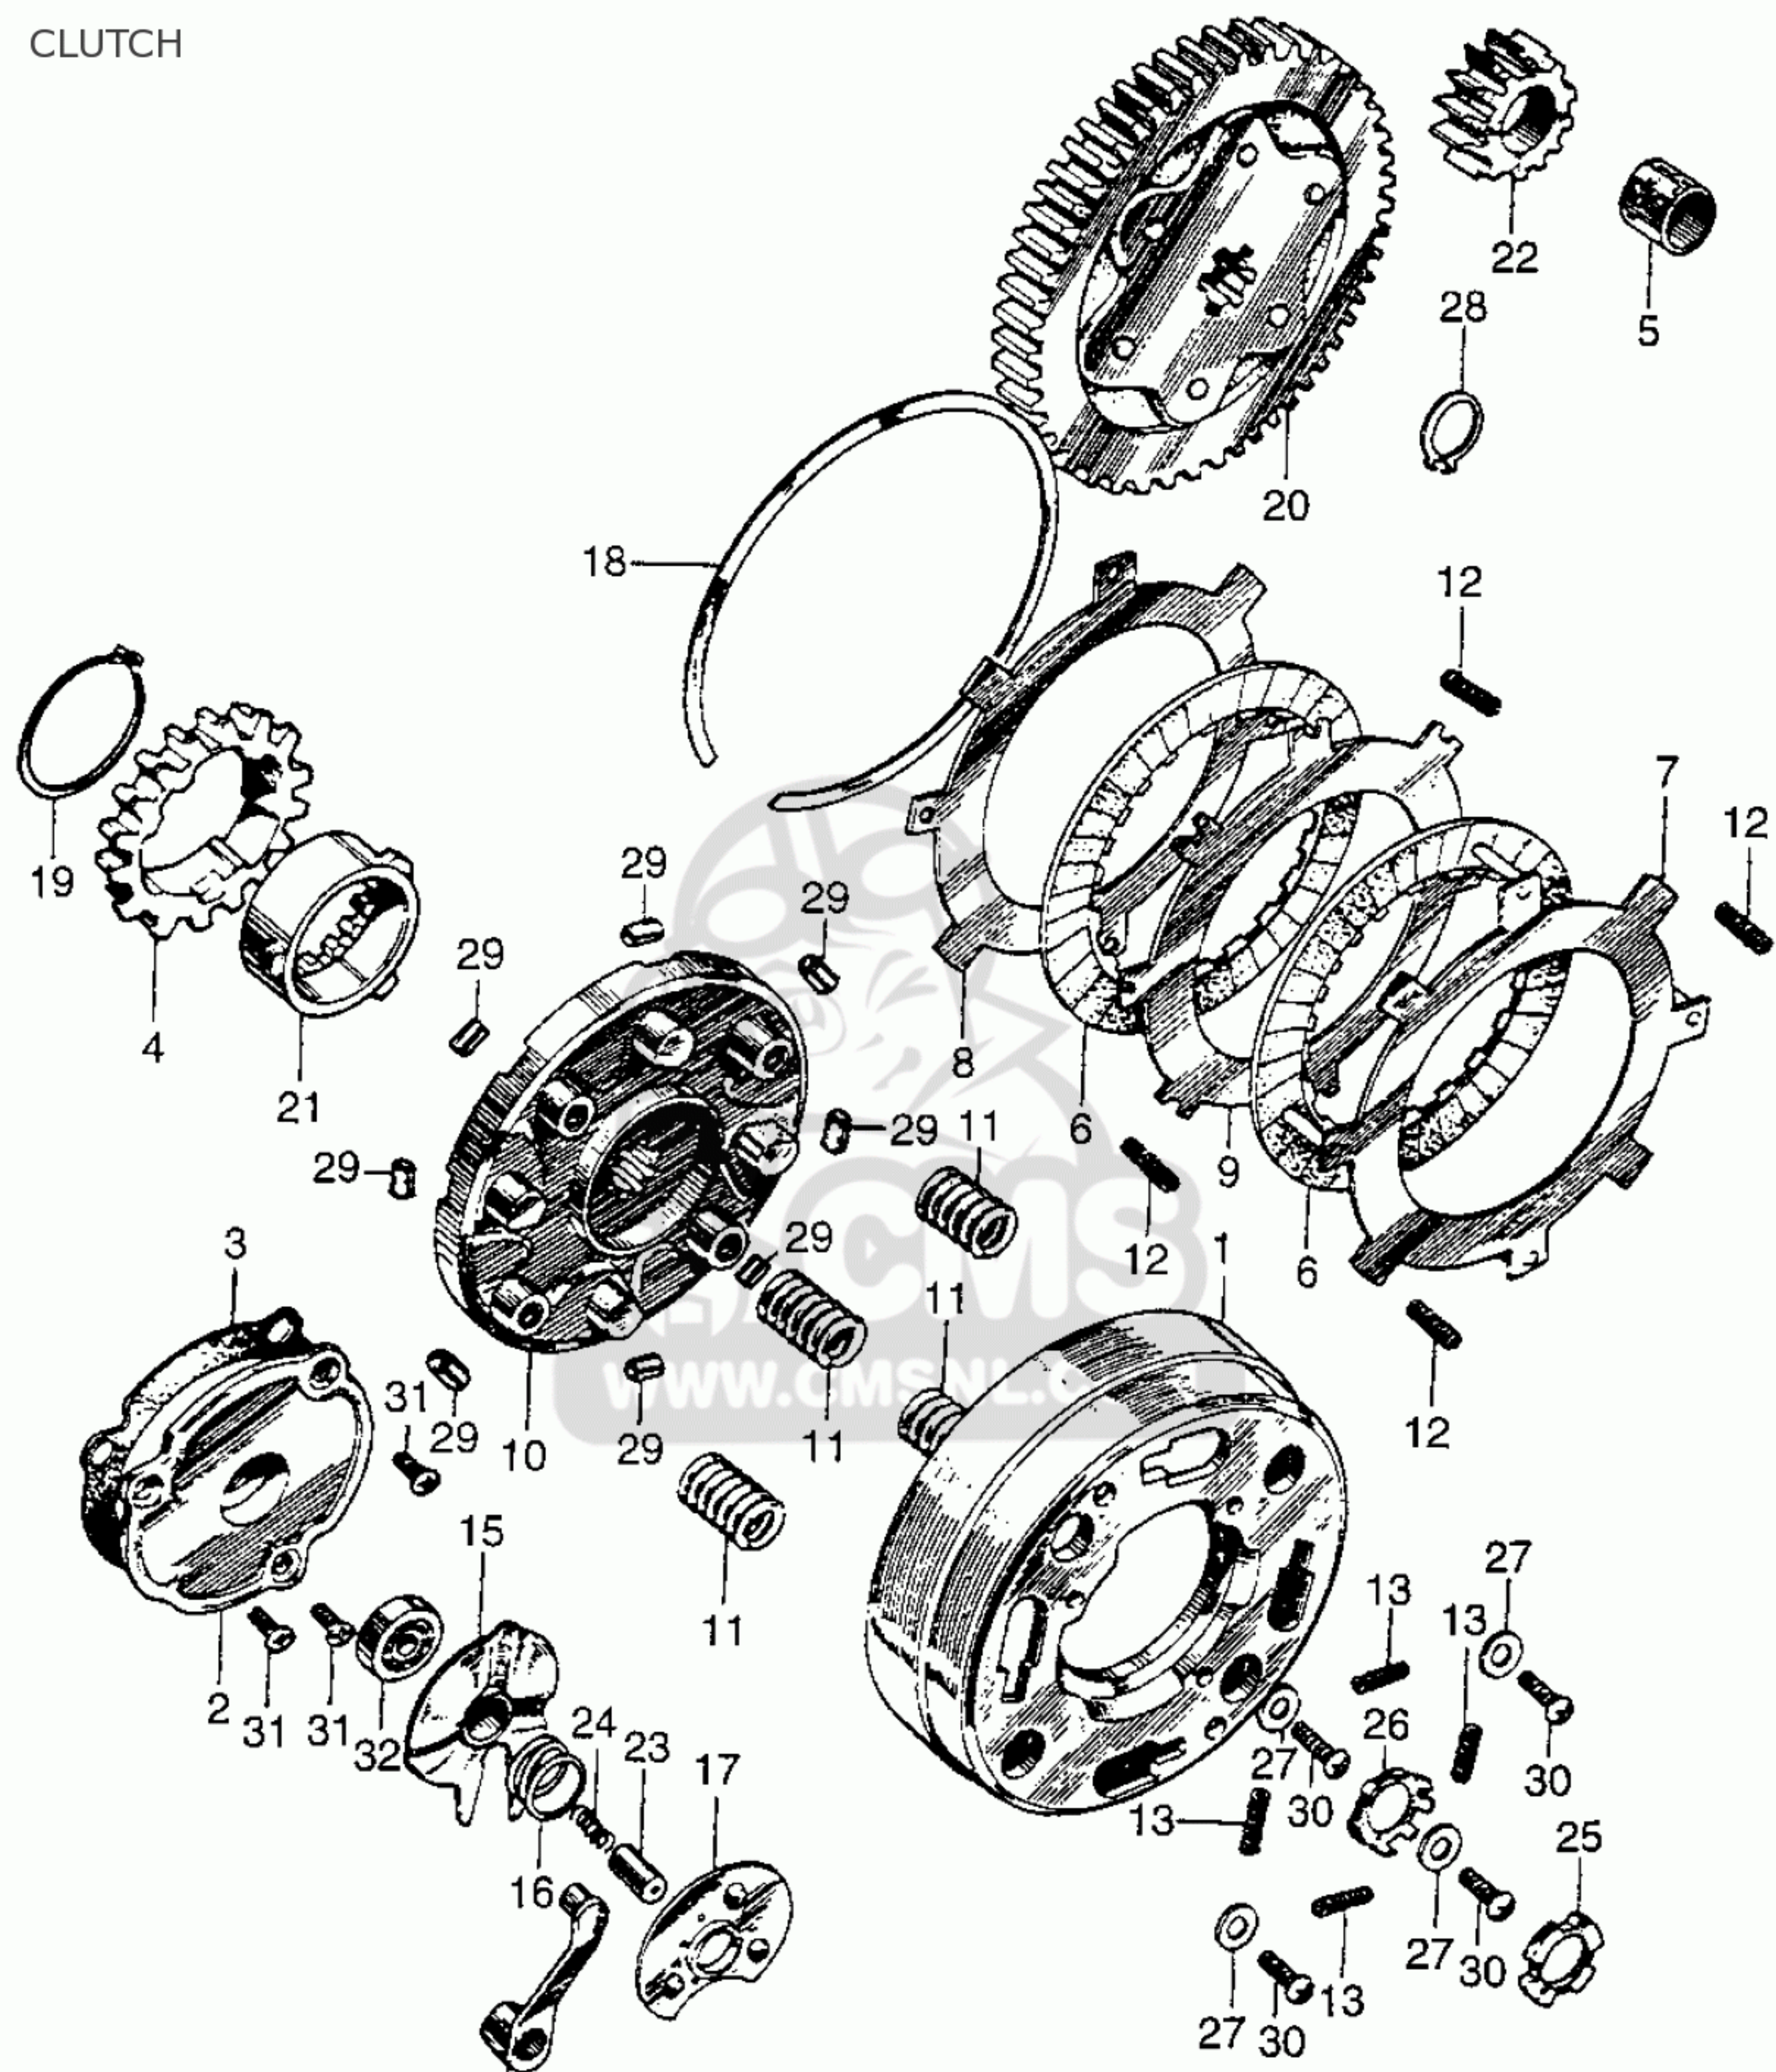

CAM CHAIN TENSIONER

Get these parts at www.cmsnl.com !

CAMSHAFT / VALVE

Get these parts at www.cmsnl.com !

CARBURETOR SET

Get these parts at www.cmsnl.com !

CLUTCH

Get these parts at www.cmsnl.com !

CRANKCASE

Get these parts at www.cmsnl.com !