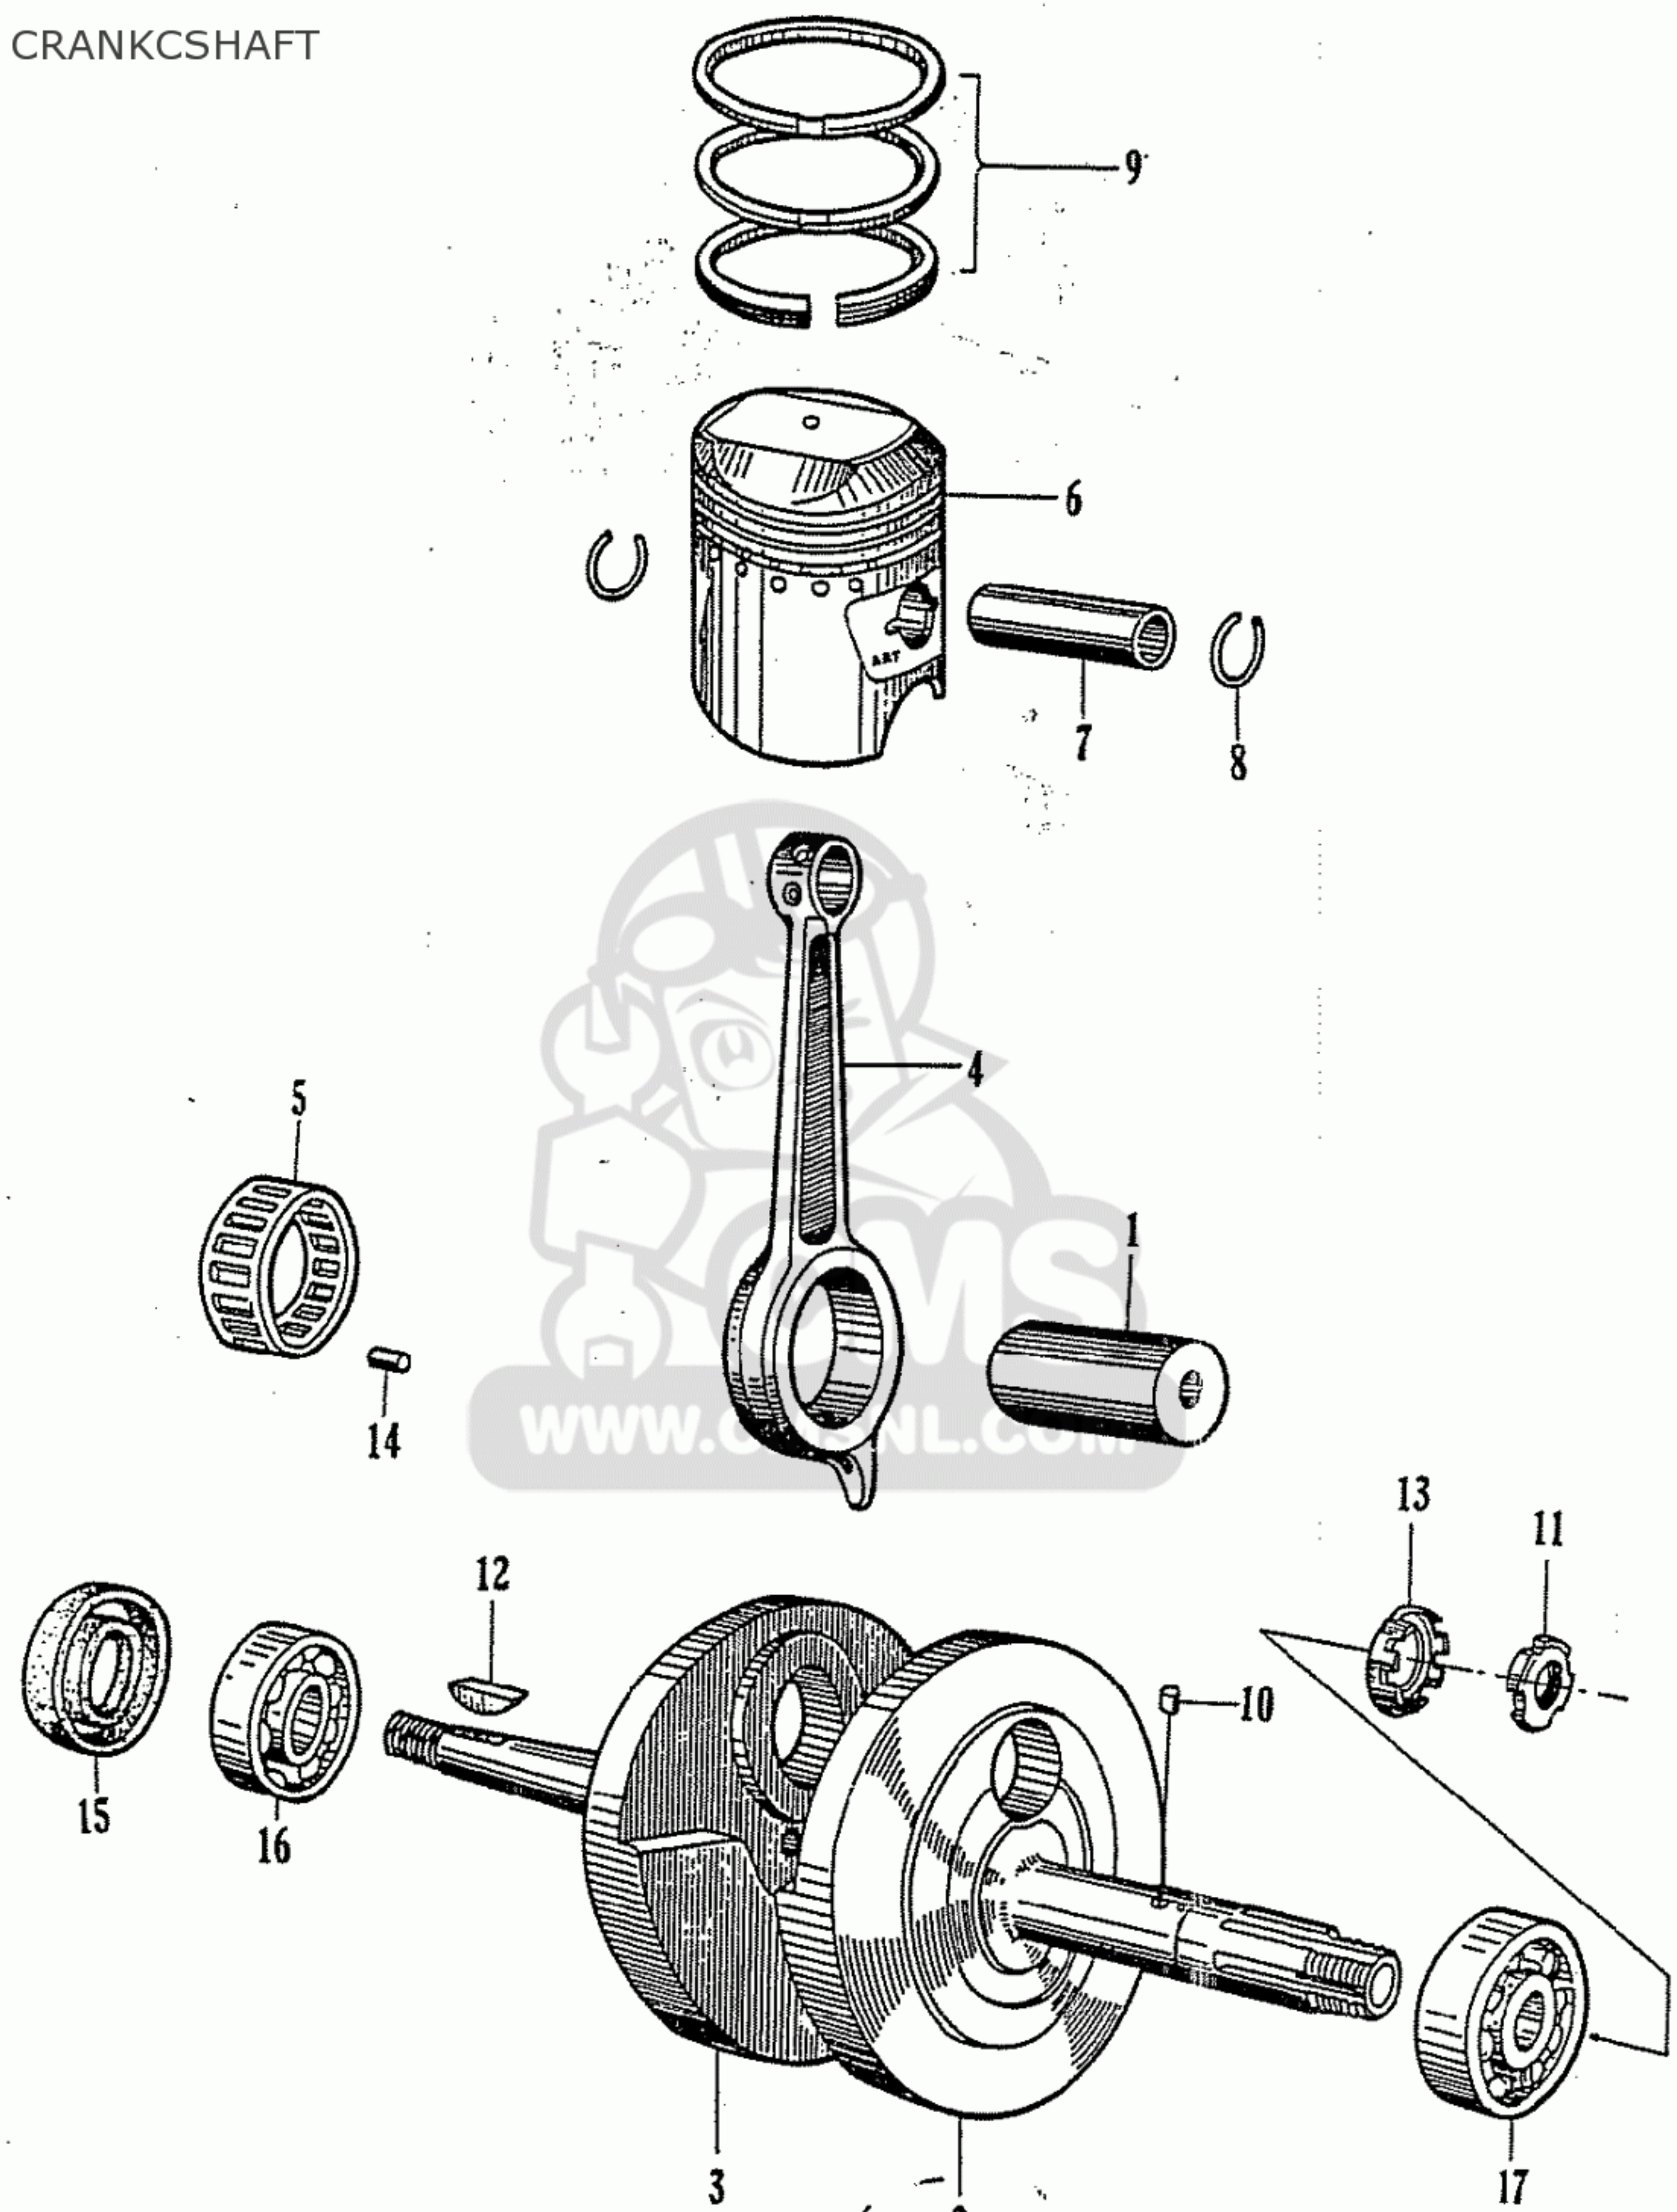

CAM TIMING - VALVE

WWW.CMSNL.COM

Get these parts at www.cmsnl.com !

CARBURETTOR

Get these parts at www.cmsnl.com !

CARBURETTOR

Get these parts at www.cmsnl.com !

CRANKSHAFT