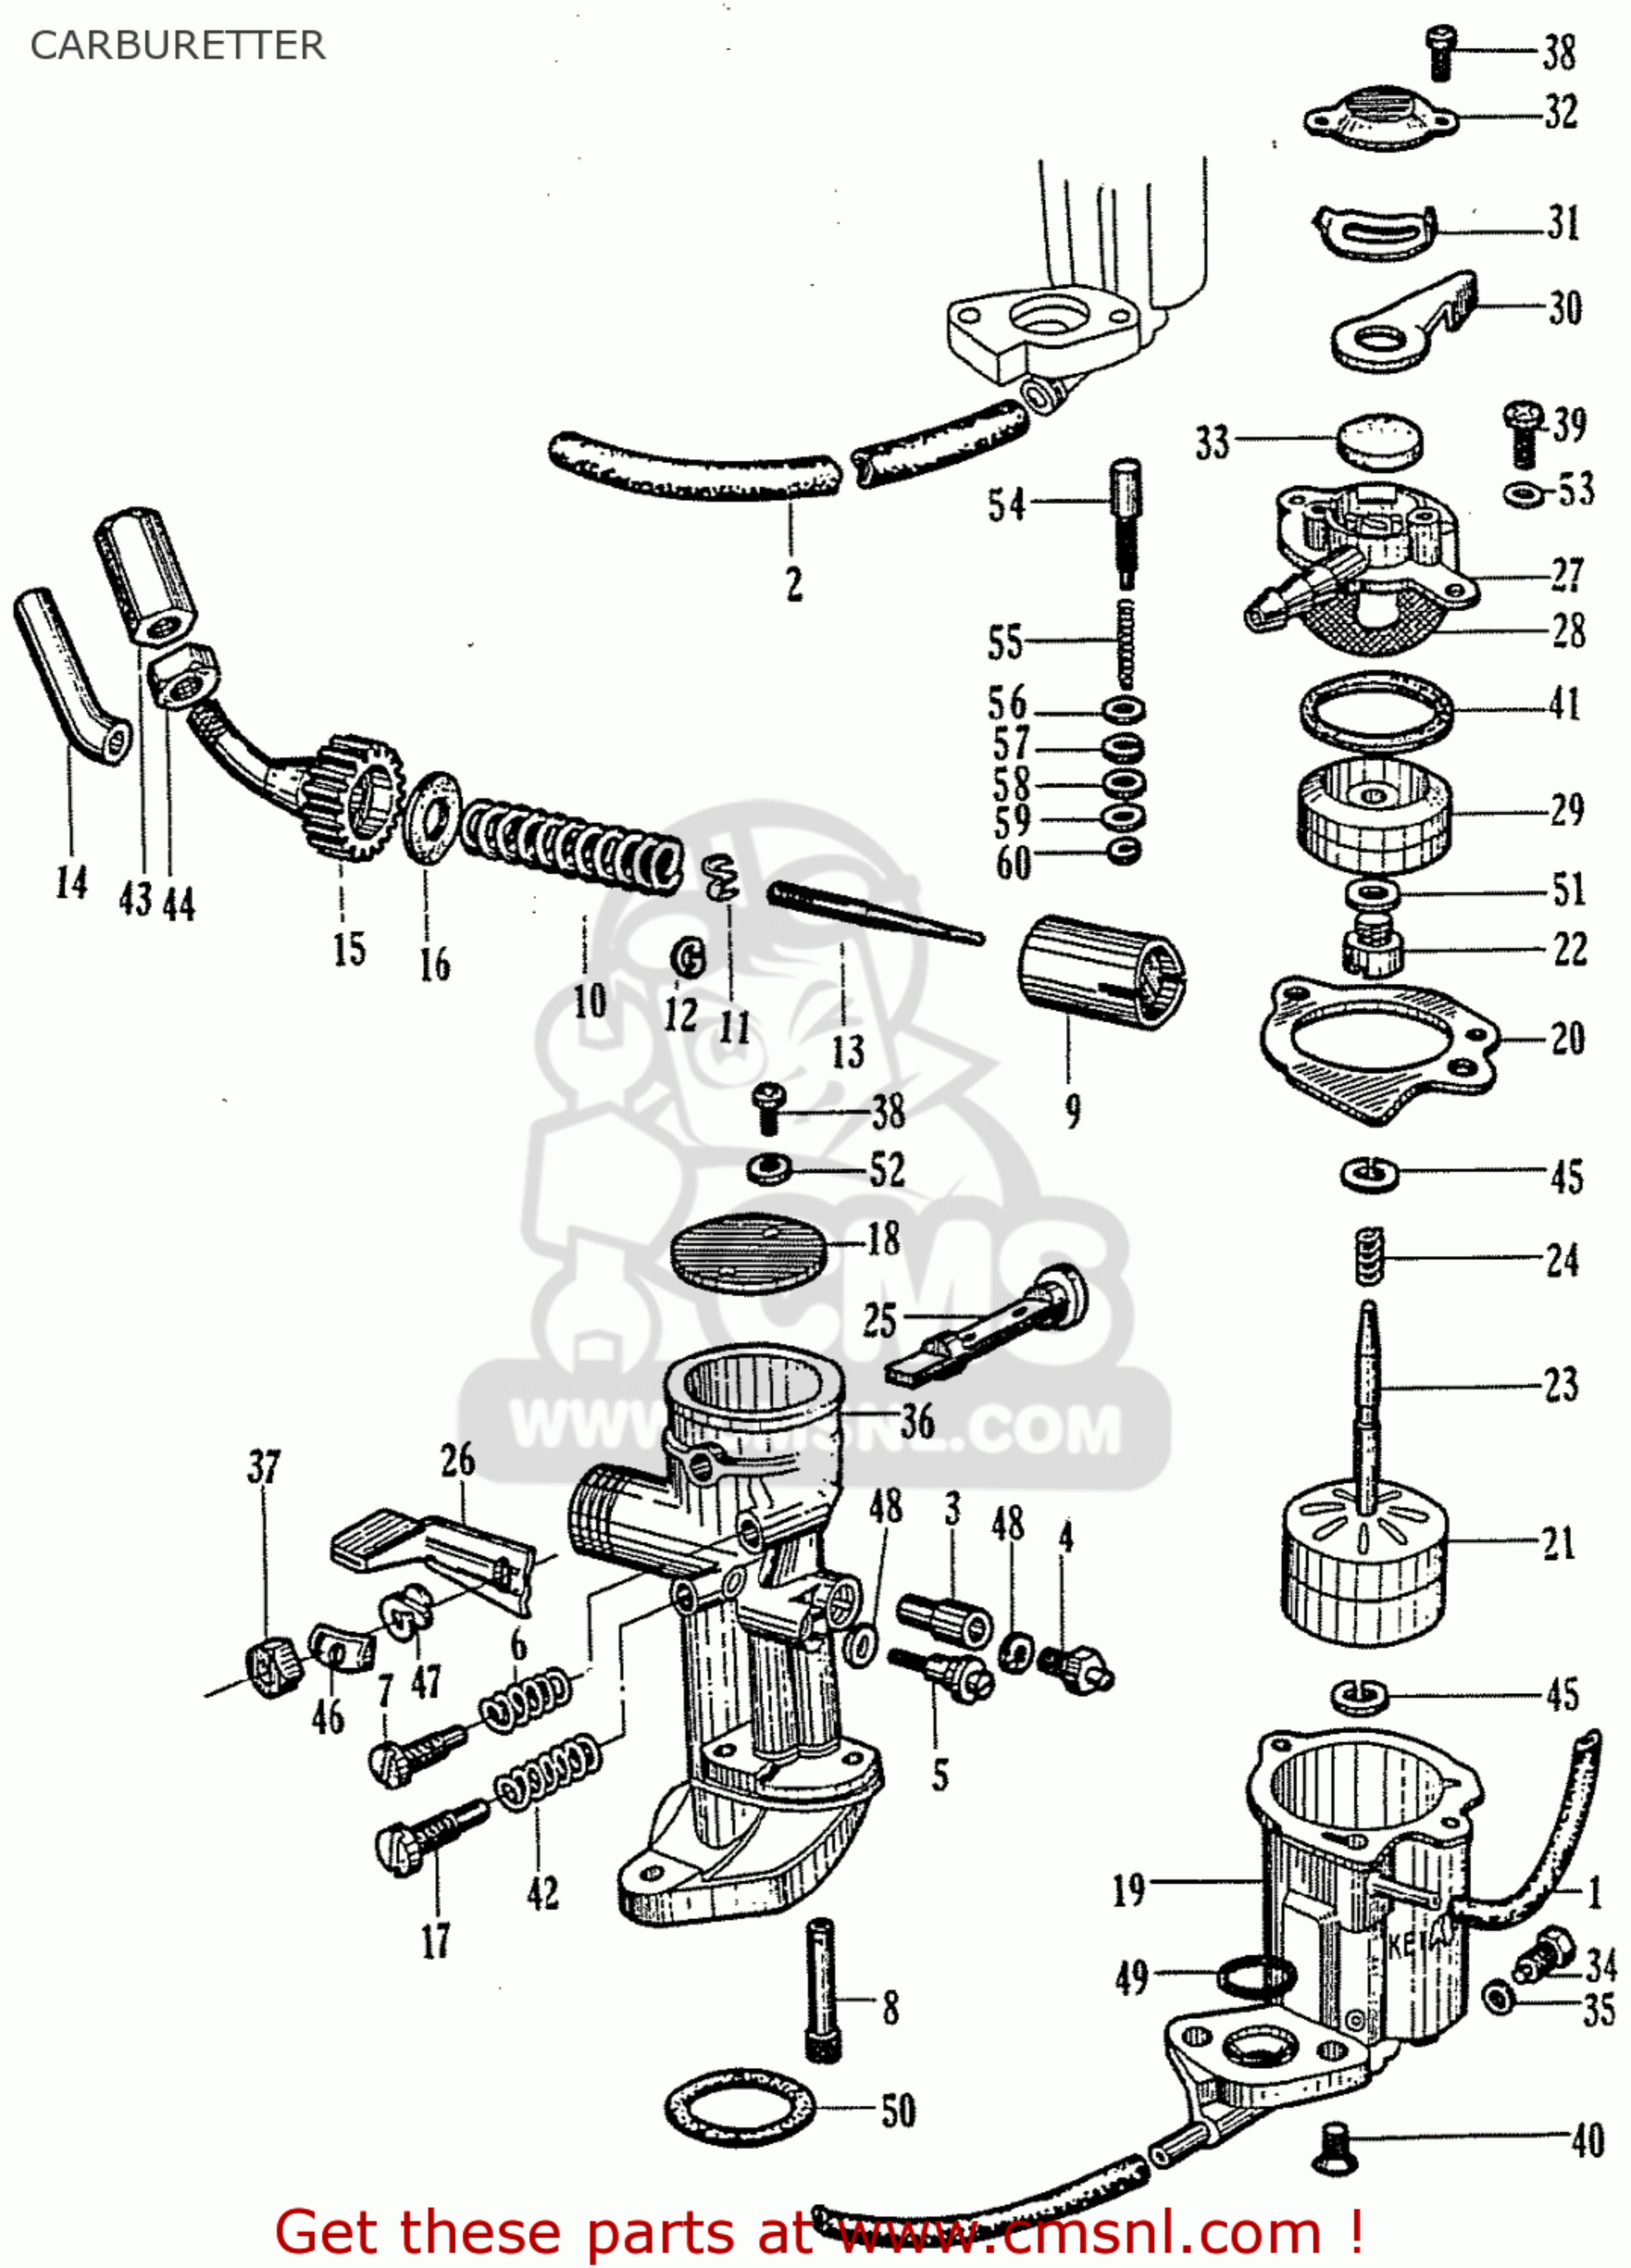

CAM TIMING - VALVE

WWW.CMSNL.COM

Get these parts at www.cmsnl.com !

CARBURETTOR

Get these parts at www.cmsnl.com !

CARBURETTOR

Get these parts at www.cmsnl.com !

CRANKSHAFT

Get these parts at www.cmsnl.com !

WIRE HARNESS - HEAD LIGHT

Get these parts at www.cmsnl.com !